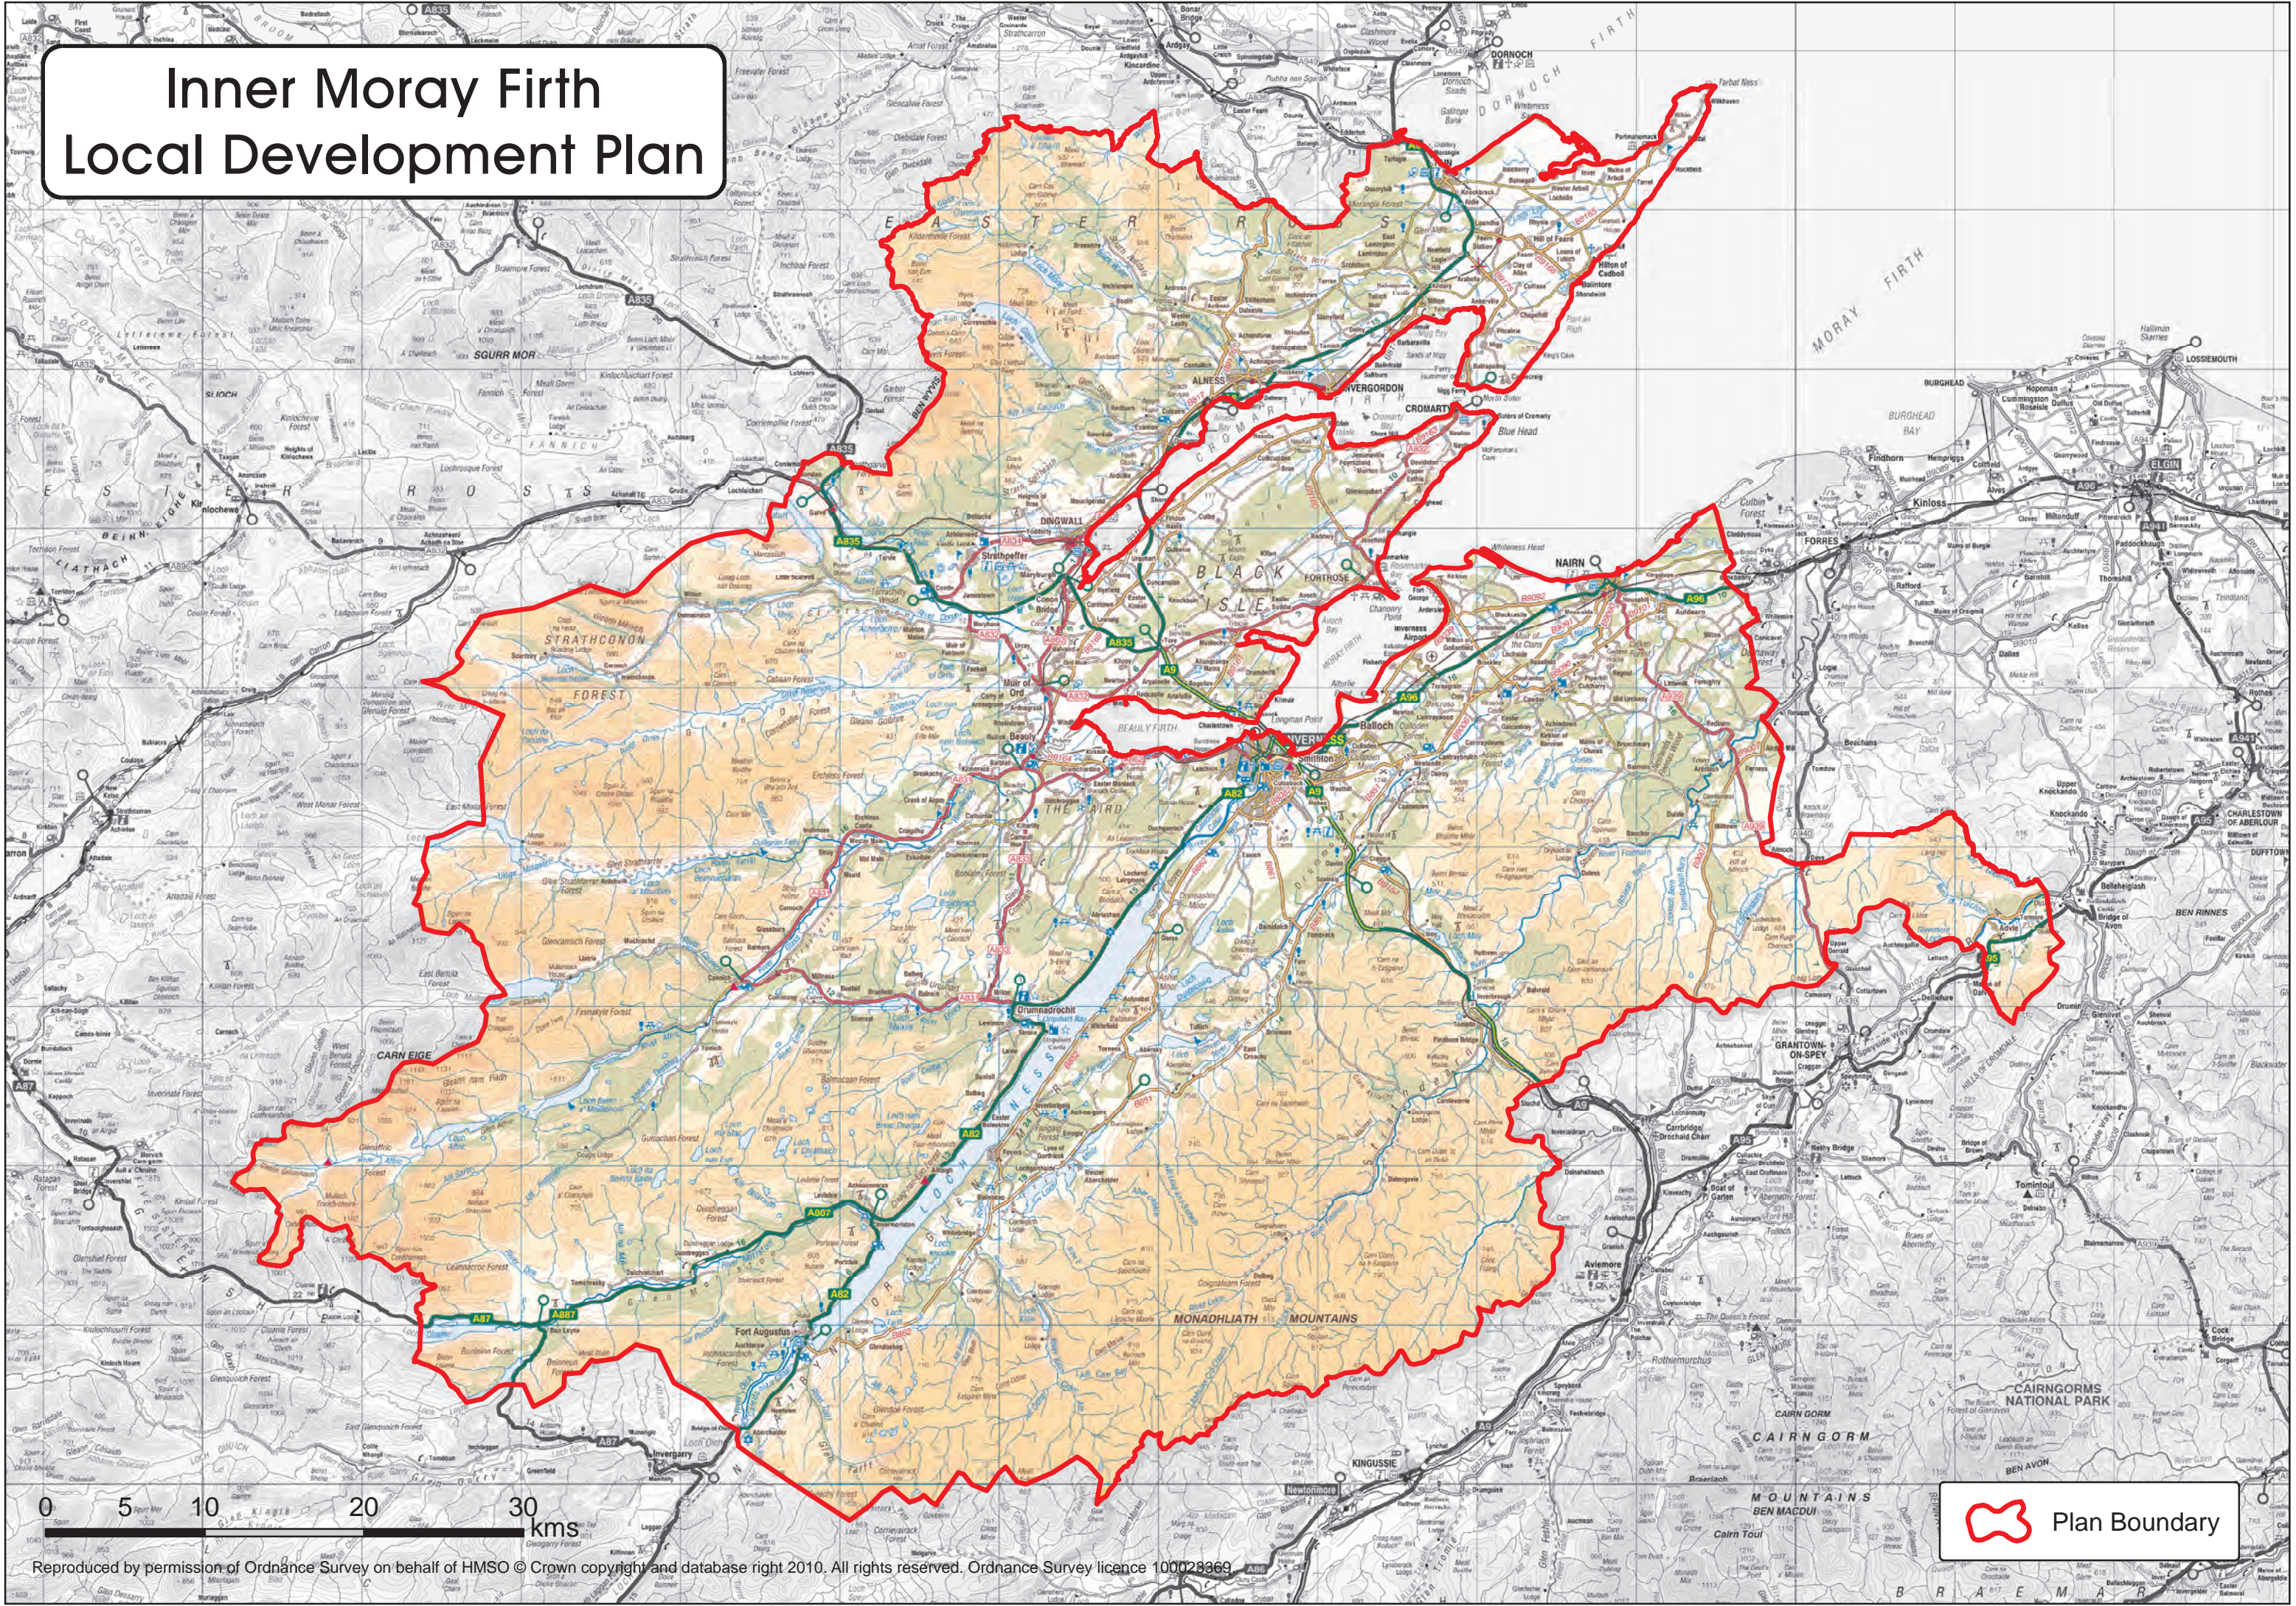

Inner Moray Firth Local Development Plan

 Plan Boundary